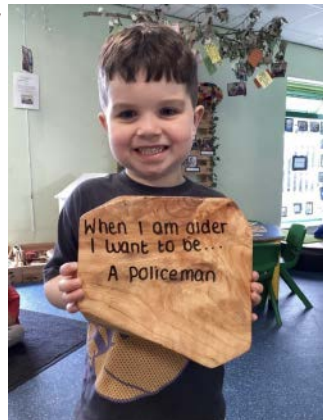

### DUCKLINGS

In the Duckling's room we have really enjoyed exploring colours linking in with the 'Brown bear, brown bear' book. We focused learning on a different colour each Day. We used the book with props linking to the different animals, spoke about animal sounds and carried out animal yoga. We then expanded our colour play outdoors with easel rainbow painting. The Duck's children also enjoyed celebrating National Nursery Rhymes week where we took part in a variety of exciting activities linking to some of our favourite nursery rhymes such as Leo the lion paint prints, twinkle star glitter crafts and old Mac Donald animal matching.

### FARMERS

The Farmers have been learning about the people that help us to help the children to make connections between themselves and the outside world. We introduced the children to the different jobs and roles people take on in their own homes, in school and in their local community. Throughout the week the

Farmers will be visited by friends and families that work in different fields to expand their knowledge. Thank you, all parents who joined in, we had so much fun learning about all your important jobs and we were so lucky to be visited by the local police.